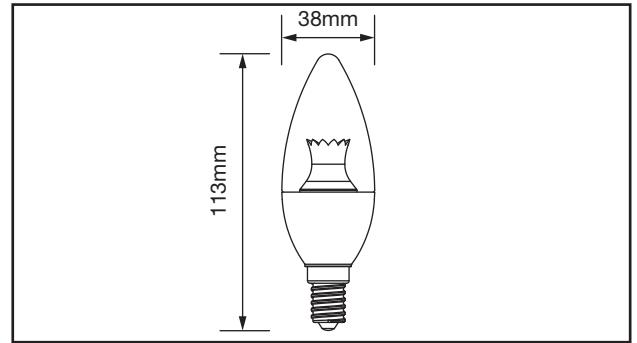

## ACND600SESD

6W Dimmable LED Candle Lamp  
E14 Edison Base

### TECHNICAL SPECIFICATIONS

PRODUCT CODE	ACND600SESD/30	ACND600SESD/40
Consumption	6W	6W
Lamp Base	E14	E14
Lumens	≤527 lm	≤563 lm
Colour Temperature	3000K	4000K
Beam Angle	140°	140°
CRI	≥80	≥80
Lifetime (Hours to lm70)	15,000 Hrs	15,000 Hrs
Voltage	220-240 V AC	220-240 V AC